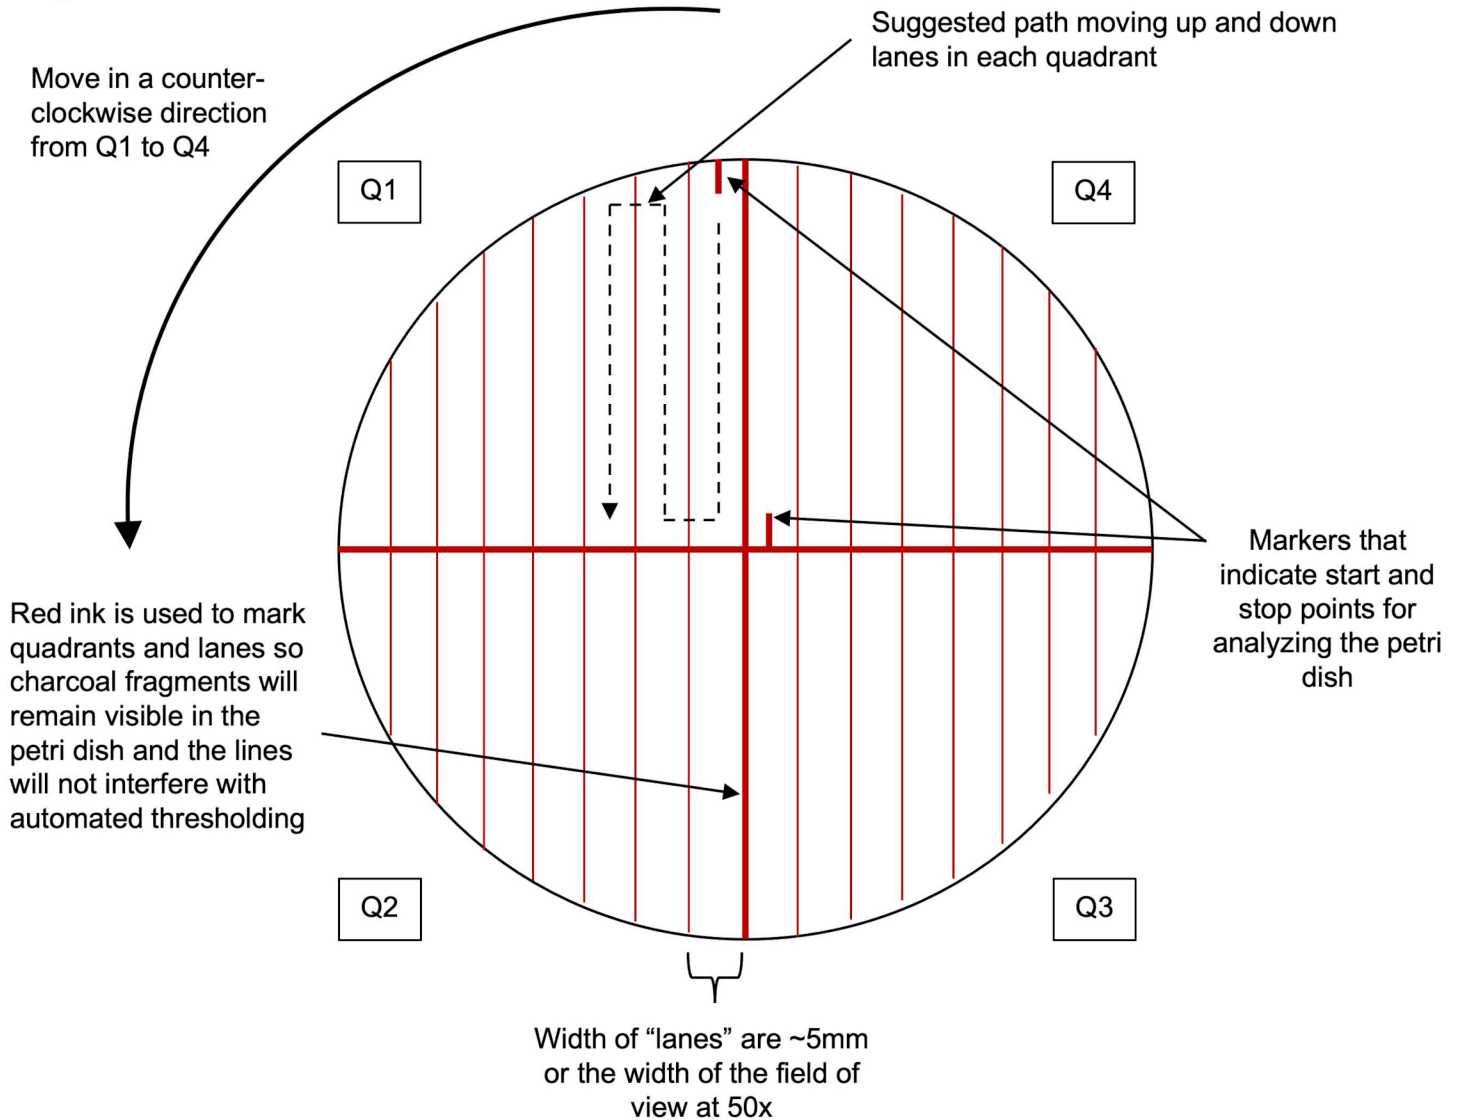

Description of petri dish holder used with CharTool

Grant Snitker – grant.snitker@uga.edu
USFS Southern Research Station – Athens Rx Fire Lab

Fig.1

Fig. 2

Example of petri dish holder with dish in place.